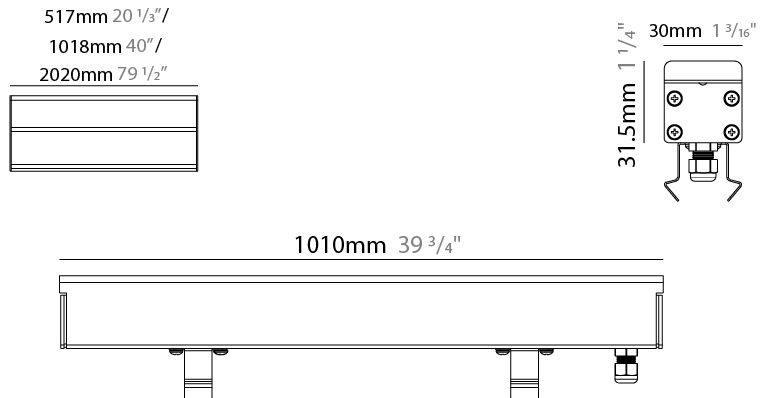

RANGER 30 RECESSED

E12I0031-RGBW

base number

1. To build a product code in our configurator select the specify button on the base model # product page
2. To build a manual product code on this datasheet choose from the options listed below in blue font and add the suffix to the base model #

GENERAL

Series: Ranger 30
Brand: Unonovesette
Division: Exterior
Mounting Type: Recessed
Mounting Location: In-Ground
Subcategory: Drive Over

PHYSICAL

Shape: Rectangle
Length (mm): 1010
Length (in): 39 3/4
Width (mm): 30
Width (in): 1 1/4
Height (mm): 31.5
Height (in): 1 1/4
Light Distribution: Direct
Weight (kg): 0.56
Weight (lbs): 2.45
Load Resistance (kg): 5000
Load Resistance (lbs): 11023
Fixture Finish: Opal White
Fixture Material: Extruded PMMA with Opal
Cable Details: IP67 300mm Cable

ELECTRICAL

Lamp Type: LED
Input Wattage (W): 23
Dimming: DMX
Control Gear: DMX
Driver Included: No
Driver Location: Remote
Driver Type: Constant Voltage - Universal
Driver Class: Class 2
Input Voltage (V): 120 - 277
Output Voltage (V): 24

LED

Color Temperature (°K): RGBW
CRI: >90 CRI
Lamp Life (hrs): 100000
Special LEDs offerings: RGBW

OPTICAL

Optic°: 150
Beam Angle: Diffused
Adjustability: Fixed

RATINGS AND CERTIFICATIONS

Certified By: Certified for North American Standards
IP rating: IP67
IK Rating: IK10

PROJECT	
TYPE	
SPECIFIER	
QUANTITY	
DATE