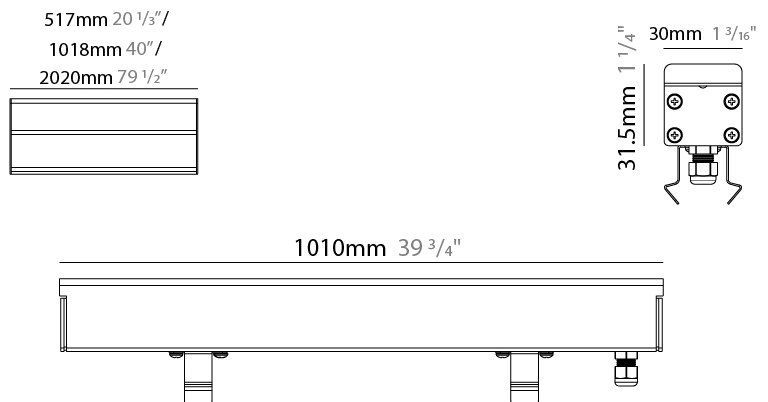

GENERAL

Series: Ranger 30 _____
Brand: Unonovesette _____
Division: Exterior _____
Mounting Type: Recessed _____
Mounting Location: In-Ground _____
Subcategory: Drive Over _____

PHYSICAL

Shape: Rectangle _____
Length (mm): 1010 _____
Length (in): 39 3/4 _____
Width (mm): 30 _____
Width (in): 1 1/8 _____
Height (mm): 31.5 _____
Height (in): 1 1/4 _____
Light Distribution: Direct _____
Weight (kg): 0.56 _____
Weight (lbs): 2.45 _____
Load Resistance (kg): 5000 _____
Load Resistance (lbs): 11023 _____
Fixture Finish: Opal White _____
Fixture Material: Extruded PMMA with Opal _____
Cable Details: IP67 300mm Cable _____

ELECTRICAL

Lamp Type: LED _____
Input Wattage (W): 14.8 _____
Total Output Wattage (W): 12.2 _____
Dimming: Non-Dimming / Phase Dimming (120Vac only) / 0-10V Dimming _____
Driver Included: No _____
Driver Location: Remote _____
Driver Type: Constant Voltage - Universal _____
Driver Class: Class 2 _____
Input Voltage (V): 120 - 277 _____
Output Voltage (V): 24 _____

LED

Color Temperature (°K): 2200 / 2700 / 3000 / 4000 _____
Max. Delivered Lumen (lm): 800 _____
CRI: >90 CRI _____
Lamp Life (hrs): 100000 _____

OPTICAL

Optic°: 150 _____
Beam Angle: Diffused _____
Adjustability: Fixed _____

RATINGS AND CERTIFICATIONS

Certified By: Certified for North American Standards _____
IP rating: IP67 _____
IK Rating: IK10 _____